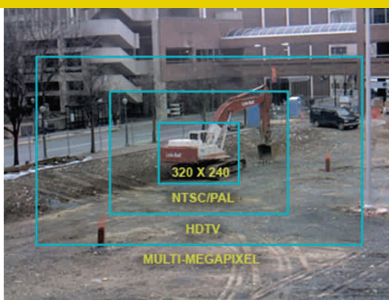

catches so much more
than traditional CCTV

Megapixel CCTV

**Use fewer cameras
to store more data**

**Choose what to
watch rather than
what to record**

Focus.

Traditional Pan-Tilt-Zoom cameras allow you to choose what to record in detail. Once you zoom in on a face, that face is all you've recorded, and it takes direct supervision to do so. Digital Pan-Tilt-Zoom allows you to choose what to view anywhere in a scene in fine detail, live or after an incident, because you're recording it all, all the time, keeping a record of everything even when you're distracted.

Resolution.

With the fine detail of megapixel CCTV, one camera can cover areas that require multiple traditional CCTV cameras, decreasing data storage needs and extending the recording time of your DVR or PC. Substitute the 28 traditional CCTV cameras needed to cover a 10,000 square foot car park with just 3 of ICU's 3.1 megapixel cameras.